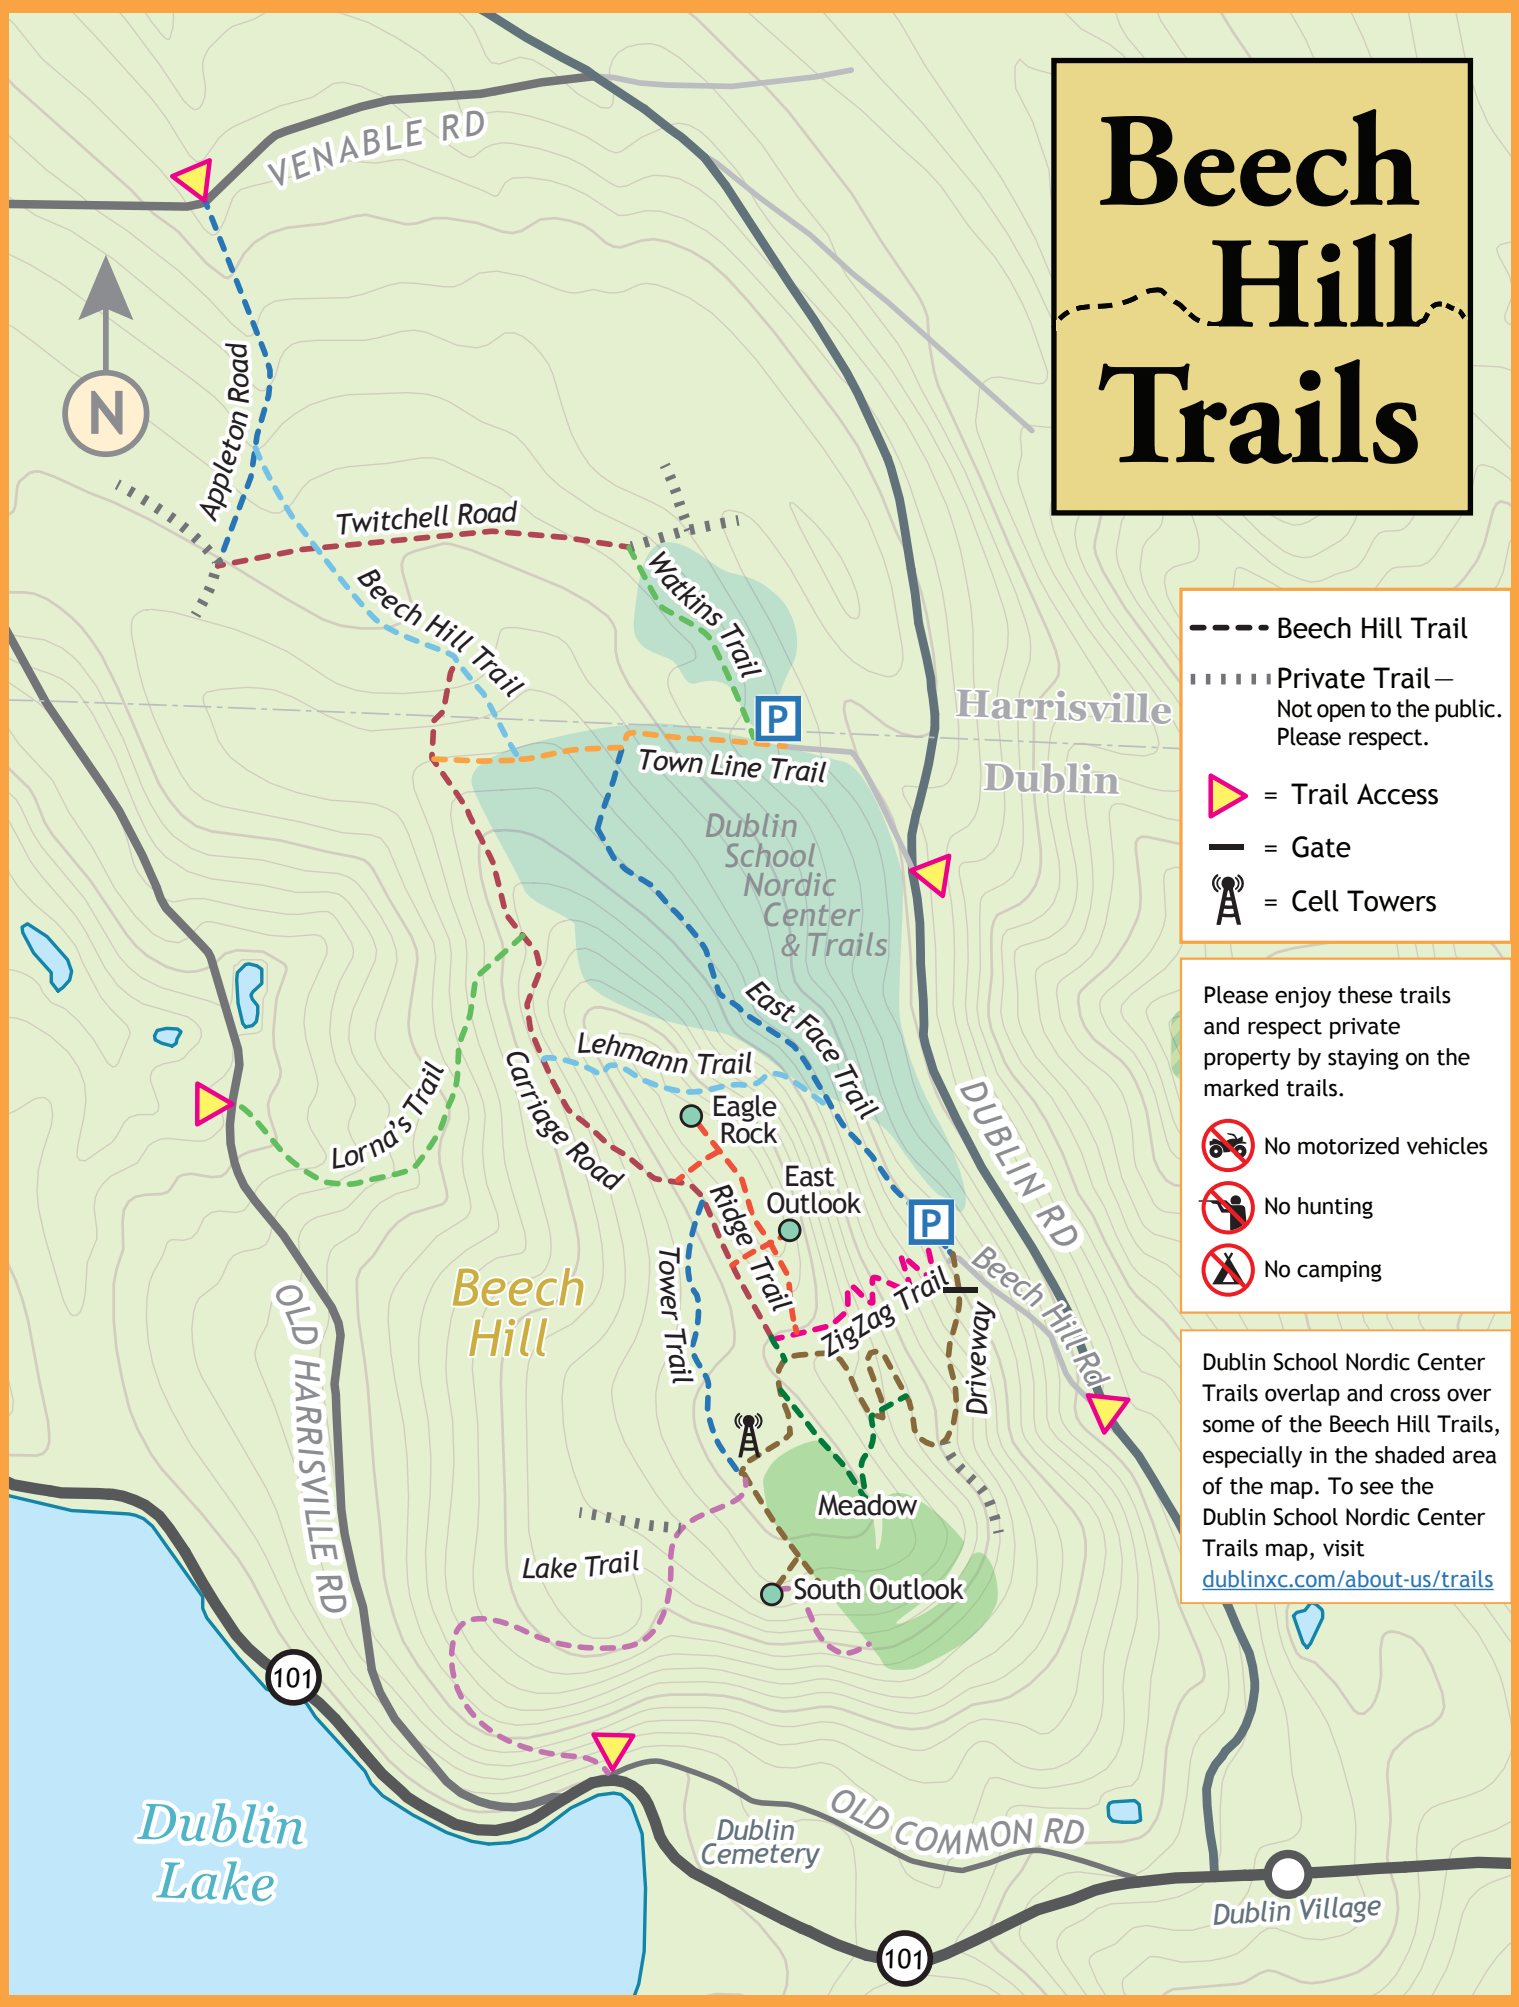

Beech Hill Trails

- ----- Beech Hill Trail
- ..... Private Trail—
  Not open to the public.
  Please respect.
- = Trail Access
- = Gate
- 📶 = Cell Towers

Please enjoy these trails and respect private property by staying on the marked trails.

- No motorized vehicles
- No hunting
- No camping

Dublin School Nordic Center Trails overlap and cross over some of the Beech Hill Trails, especially in the shaded area of the map. To see the Dublin School Nordic Center Trails map, visit dublinxc.com/about-us/trails

Dublin Lake

Dublin Cemetery

Dublin Village

Harrisville
Dublin

Beech Hill

Meadow

Dublin School Nordic Center & Trails

VENABLE RD

Appleton Road

Twitchell Road

Beech Hill Trail

Watkins Trail

Town Line Trail

East Face Trail

Lorna's Trail

Carriage Road

Lehmann Trail

Eagle Rock

East Outlook

Tower Trail

Ridge Trail

ZigZag Trail

DUBLIN RD

Driveway

Beech Hill Rd

OLD HARRISVILLE RD

Lake Trail

South Outlook

OLD COMMON RD

101

101