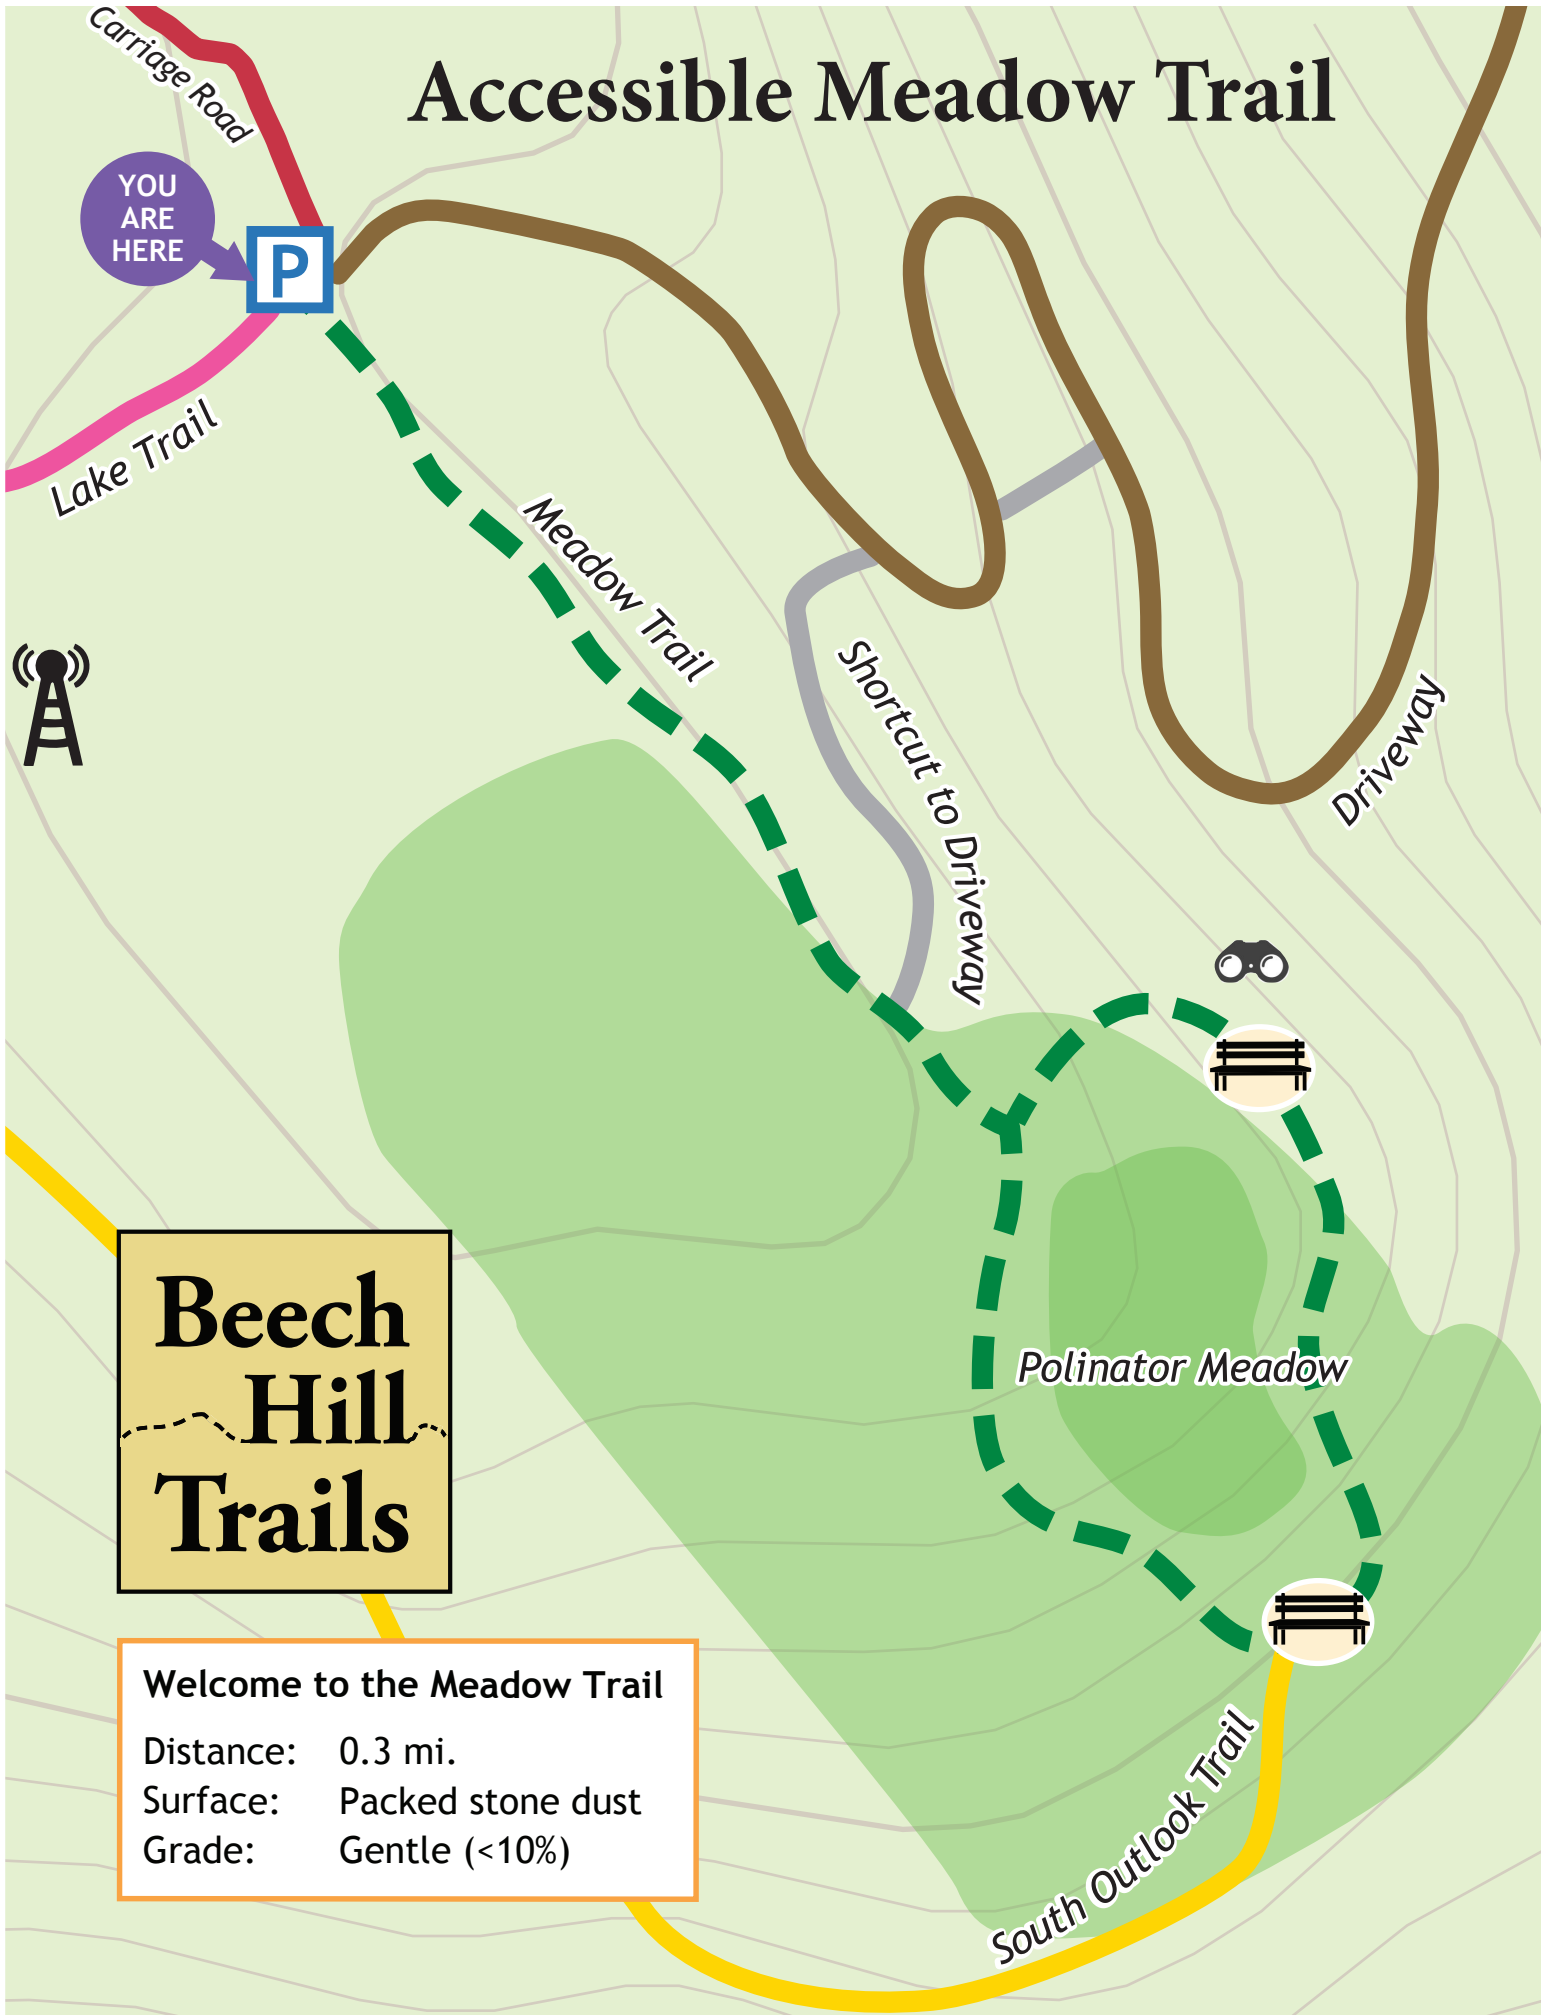

Beech Hill Trails

-  = Viewpoint
-  = Trail Access
-  = Gate
-  = Cell Towers
-  = Parking
-  = Accessible Trail

- Please respect private property by staying on the marked trails.
-  No motorized vehicles
 -  No hunting
 -  No camping or fires

To view a map of the Dublin School Outdoor Center trails, visit: dublinxc.com/trail-map

Accessible Meadow Trail

YOU ARE HERE

Carriage Road

Lake Trail

Meadow Trail

Shortcut to Driveway

Driveway

Polinator Meadow

South Outlook Trail

Beech Hill Trails

Welcome to the Meadow Trail
Distance: 0.3 mi.
Surface: Packed stone dust
Grade: Gentle (<10%)