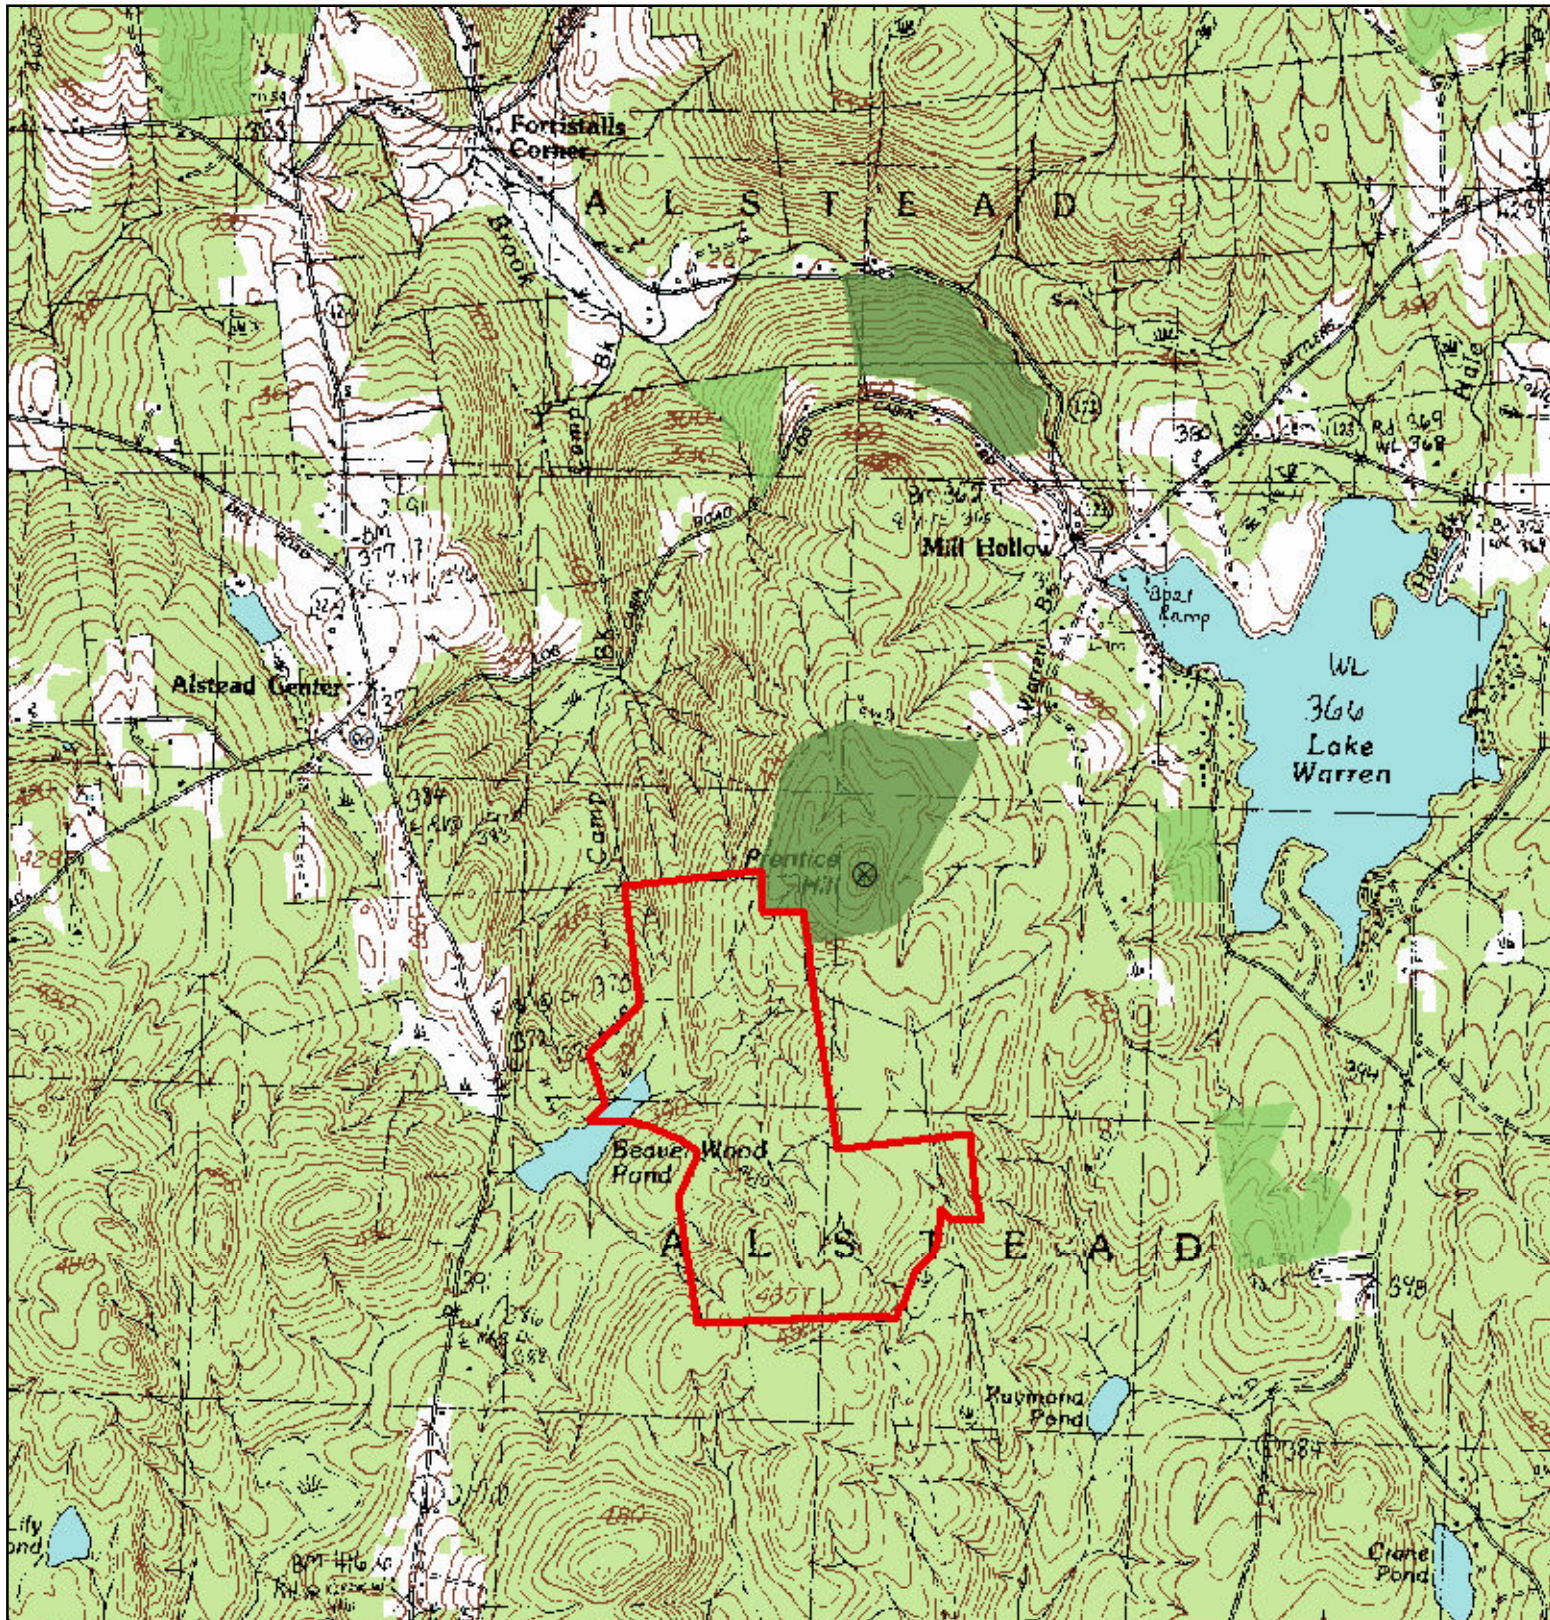

# Beaver Wood Tree Farm Easement, Alstead, NH

Parcel Area = 242 Acres, Easement Area = ~220 Acres

- Beaver Wood Tree Farm Easement
- Monadnock Conservancy Protected Lands
- Other Public & Protected Lands

Scale: 1:24,000  
Map by P Throop, 03/31/2011  
NAD83 NH State Plane (feet)  
All data obtained from NH GRANIT,  
SWRPC, & The Monadnock Conservancy  
Map not survey accurate.

1 inch = 2,000 feet